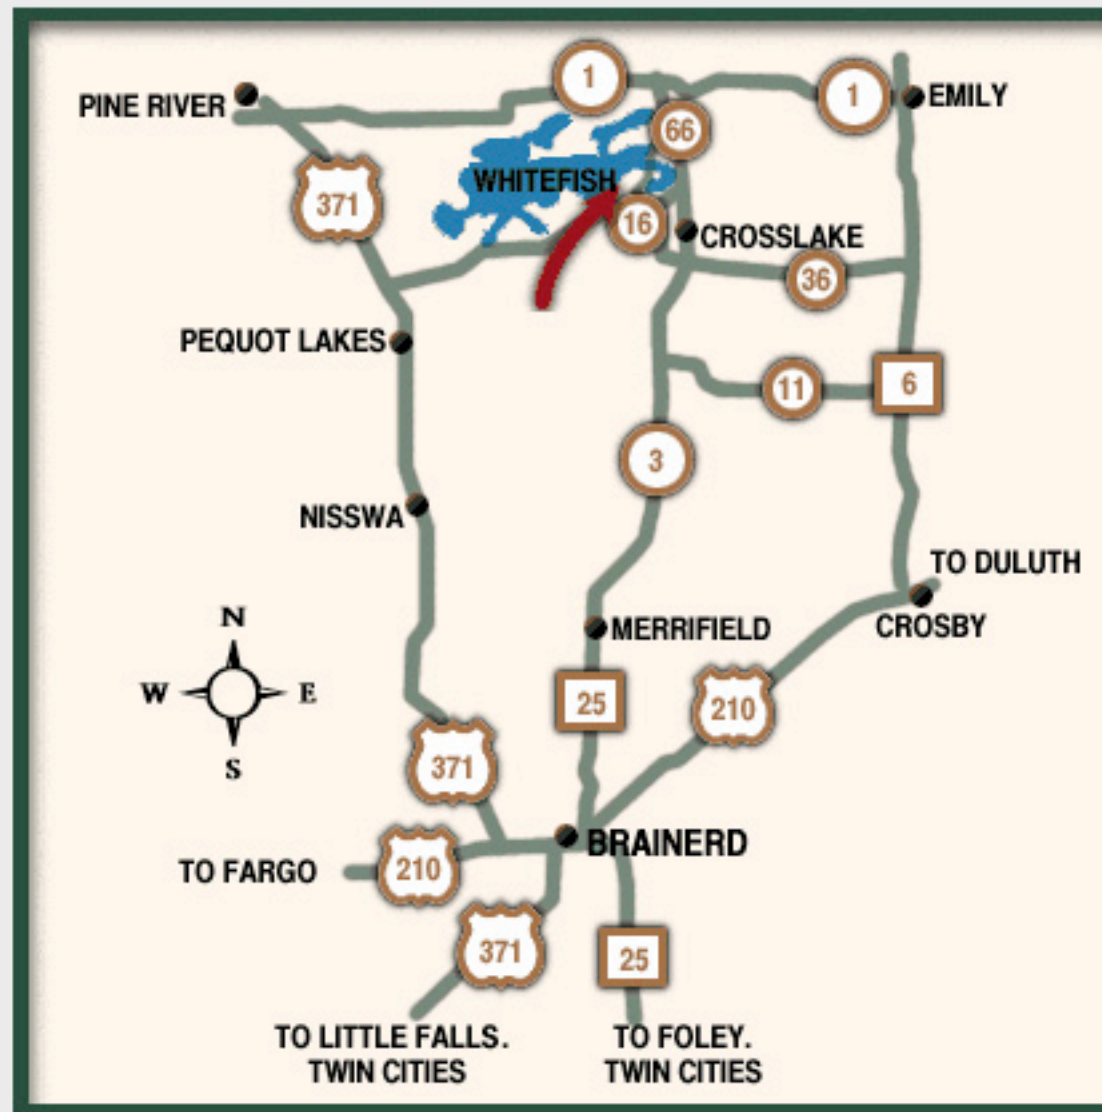

Directions To Bay View Lodge

*Take Highway 371 North from Brainerd to Pequot Lakes.
Continue on Highway 371 North 2 miles to County Road 16
Turn Right on County Road 16 East 10.2 miles to Harbor Lane Road.
Turn Left and go 1/2 mile to the Bay View Lodge Sign*

OR

*Take Highway 210 from Brainerd to Highway 25.
Turn Left on Highway 25 North through Merrifield to County Road 3.
Turn Right on County Road 3 to Crosslake.
At Crosslake take County Road 66 through town to County Road 16.
Left on County Road 16, 2.8 miles to Harbor Lane Road.
Right on Harbor Lane Road 1/2 mile to Bay View Lodge Sign.*

01 - 10 - 2006

[MSN Maps & Directions to Bayview Lodge](#)

(Just zoom in or out on the map the above link will take you to at MSN or follow other options there to find your way here to 12038 Harbor Ln., Crosslake, MN)